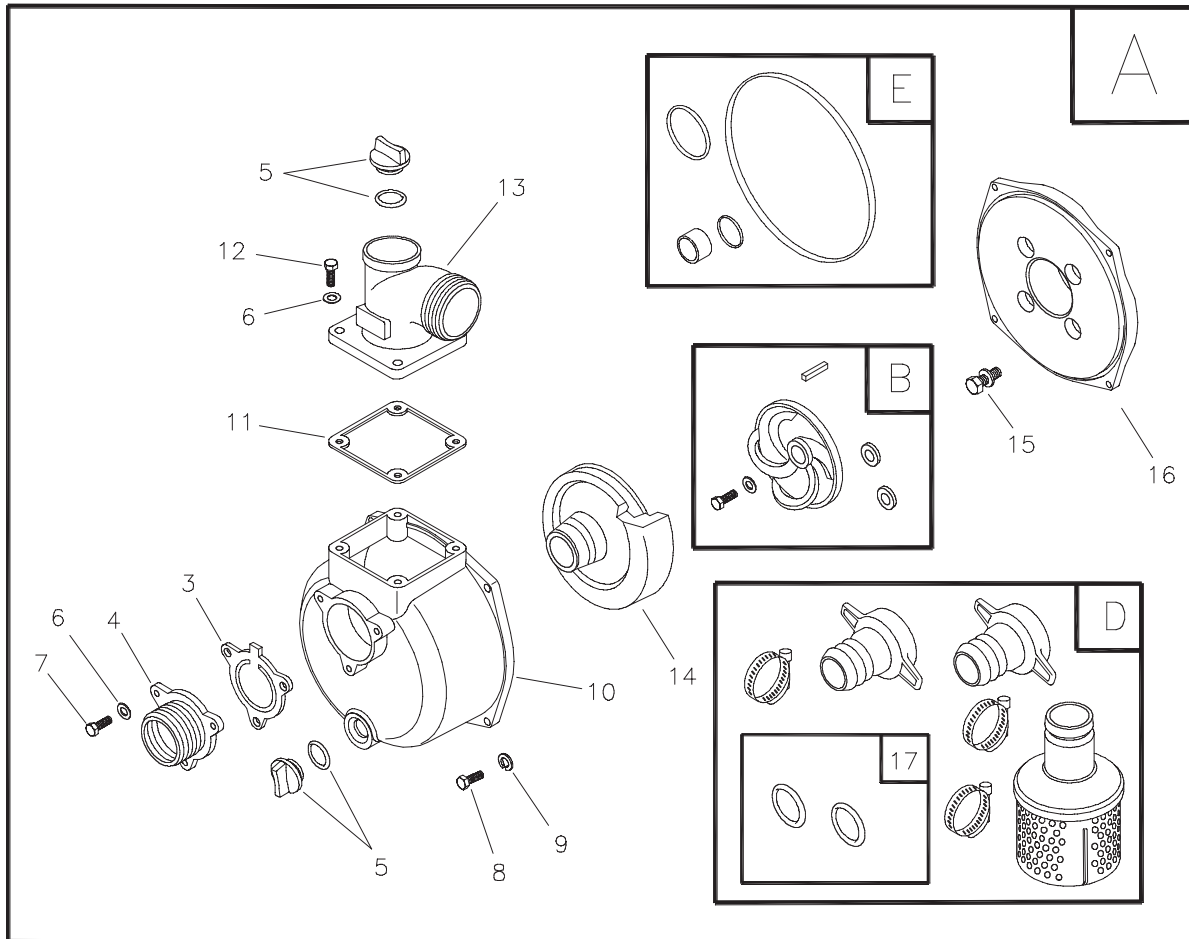

Manual No. 197988A Revision A (05/18/2006)

EXPLODED VIEW – MAIN UNIT

Copyright © 2006 Briggs & Stratton Power Products Group, LLC. All rights reserved. No part of this material may be reproduced or transmitted in any form by any means without the express written permission of Briggs & Stratton Power Products Group, LLC.

**PARTS LIST – MAIN UNIT**

Item	Part #	Description
1	198559GS	BASE
2	865064	HANDLE
3	197754GS	VALVE, Check
4	198676GS	FLANGE, Inlet
5	198057GS	ASSY, Plug
6	*	WASHER, Flat, 5/16 - M8
7	*	HHCS, M8 - 1.25 x 16
8	*	HHCS, M8 - 1.25 x 20
9	*	WASHER, Lock 5/16 - M8
10	197752GS	HOUSING, Pump
11	197758GS	GASKET, Out
12	*	HHCS, M8 - 1.25 x 25
13	198677GS	FLANGE, Out
14	197747GS	VOLUTE
15	198048GS	ASSY, Fastener
16	197738GS	ADAPTER, Engine
17	197764GS	GASKET
A	197993GS	ASSY, Housing Pump
B	198058GS	KIT, Impeller 2"
C	200292GS	KIT, Vibration Mount
D	198073GS	KIT, Coupler 2"
E	198075GS	KIT, Seal

Parts Not Illustrated

197988GS	MANUAL, Operator's
BB3061BGS	BOTTLE, Oil
198296GS	DECAL, Fuel Tank
198305GS	LABEL, Warning
198303GS	DECAL, Caution
198295GS	DECAL, Recoil
198294GS	DECAL, Air Cleaner
§	ENGINE

Engine Mounting Hardware Not Illustrated

*	HHCS, M8 - 1.25 X 30
*	WASHER, Flat, 5/16 - M8
*	NUT, Hex, M8 - 1.25
*	WASHER, Lock, 5/16 M8

Handle Mounting Hardware Not Illustrated

*	HHCS, M8 - 1.25 x 35
*	WASHER, Flat 1/2
*	NUT, Hex, M8 - 1.25
*	WASHER, Lock, 5/16 M8