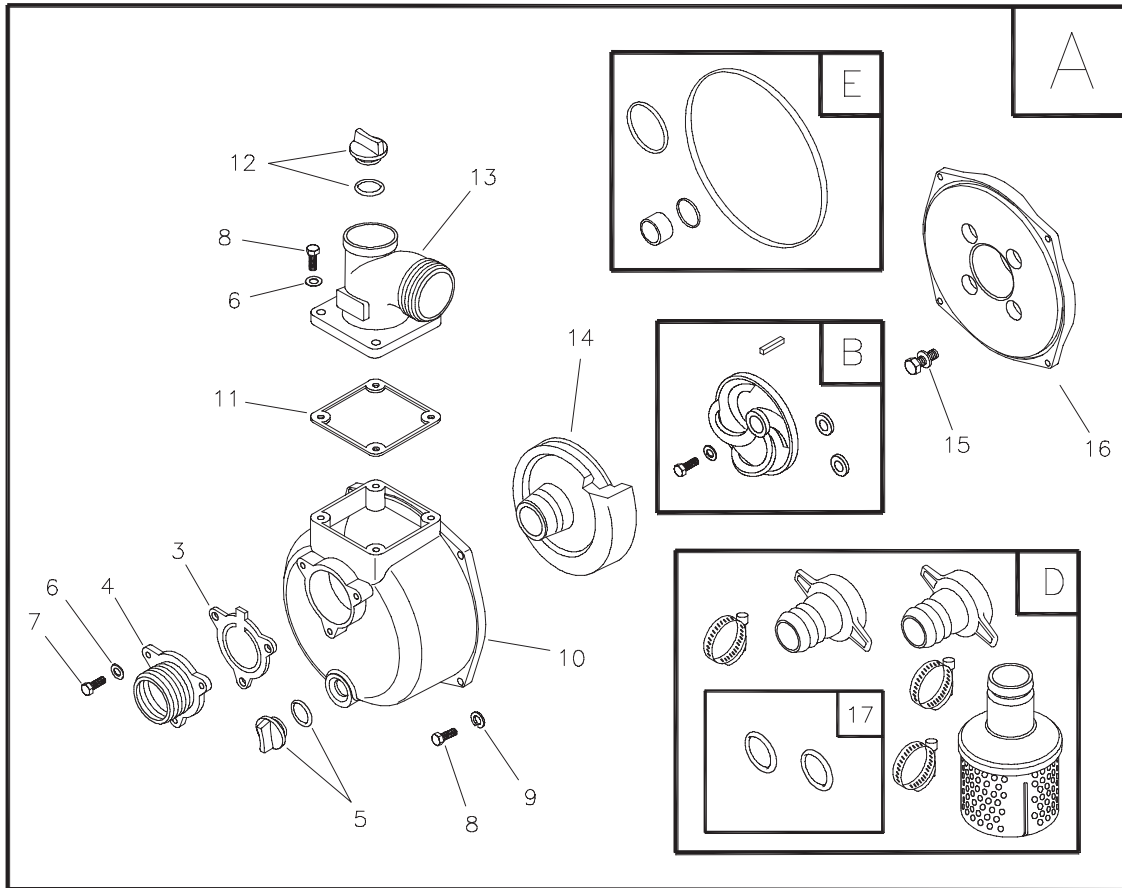

EXPLODED VIEW - MAIN UNIT

Copyright © 2006 Briggs & Stratton Power Products Group, LLC. All rights reserved. No part of this material may be reproduced or transmitted in any form by any means without the express written permission of Briggs & Stratton Power Products Group, LLC.

PARTS LIST – MAIN UNIT

Item	Part #	Description
1	865159	CRADLE
3	197755GS	VALVE, Check
4	197757GS	FLANGE, Inlet
5	198057GS	ASSY, Plug
6	*	WASHER, Flat, 3/8 M10
7	*	HHCS, M10 - 1.5 x 20
8	*	HHCS, M10 - 1.5 x 25
9	*	WASHER, Lock M10
10	197753GS	HOUSING, Pump
11	197759GS	GASKET, Out
12	198155GS	ASSY, Plug
13	197761GS	FLANGE, Out
14	197748GS	VOLUTE, 3"
15	198067GS	ASSY, Fastener
16	197739GS	ADAPTER, Engine
17	197765GS	GASKET
A	198062GS	ASSY, Housing Pump
B	198156GS	KIT, Impeller
C	197887GS	KIT, Vibration Mount
D	198157GS	KIT, Coupler
E	198158GS	KIT, Seal

Parts Not Illustrated

197988GS	MANUAL, Owners
BB3061BGS	BOTTLE, Oil
198302GS	DECAL, Recoil
198301GS	DECAL, Air Cleaner
198296GS	DECAL, Fuel Tank
198303GS	DECAL, Caution
198305GS	LABEL, Warning
§	ENGINE

Engine Mounting Hardware Not Illustrated

*	HHCS, M8 - 1.25 X 30
*	WASHER, Flat, 5/16 - M8
*	NUT, Hex, M8 - 1.25
*	WASHER, Lock, 5/16 M8

* - Items without part numbers are common fasteners and can be found at your local hardware store.

§ - Contact Engine Manufacturer