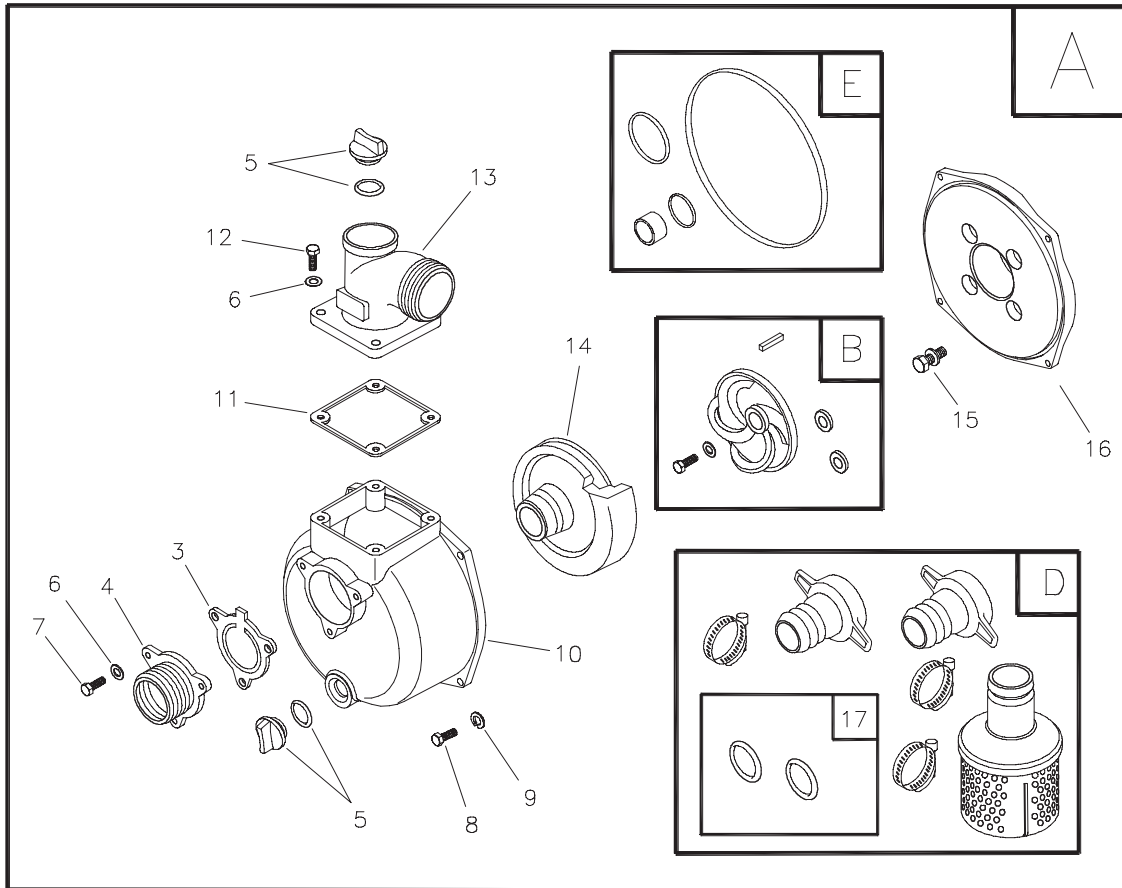

EXPLODED VIEW - MAIN UNIT

Copyright © 2006 Briggs & Stratton Power Products Group, LLC. All rights reserved. No part of this material may be reproduced or transmitted in any form by any means without the express written permission of Briggs & Stratton Power Products Group, LLC.

PARTS LIST – MAIN UNIT

Item	Part #	Description
1	865154	CRADLE
3	197754GS	VALVE, Check
4	198676GS	FLANGE, Inlet
5	198057GS	ASSY, Plug
6	*	WASHER, Flat, 5/16 - M8
7	*	HHCS, M8 - 1.25 x 16
8	*	HHCS, M8 - 1.25 x 20
9	*	WASHER, Lock 5/16 - M8
10	197752GS	HOUSING, Pump
11	197758GS	GASKET, Out
12	*	HHCS, M8 - 1.25 x 25
13	198677GS	FLANGE, Out
14	197747GS	VOLUTE
15	198048GS	ASSY, Fastener
16	197738GS	ADAPTER, Engine
17	197764GS	GASKET
A	197993GS	ASSY, Housing Pump
B	198058GS	KIT, Impeller 2"
C	197887GS	KIT, Vibration Mount
D	198073GS	KIT, Coupler 2"
E	198075GS	KIT, Seal

Parts Not Illustrated

197988GS	MANUAL, Operator's
BB3061BGS	BOTTLE, Oil
198296GS	DECAL, Fuel Tank
198305GS	LABEL, Warning
198303GS	DECAL, Caution
198295GS	DECAL, Recoil
198294GS	DECAL, Air Cleaner
§	ENGINE

Engine Mounting Hardware Not Illustrated

*	HHCS, M8 - 1.25 X 30
*	WASHER, Flat, 5/16 - M8
*	NUT, Hex, M8 - 1.25
*	WASHER, Lock, 5/16 M8

* - Items without part numbers are common fasteners and can be found at your local hardware store.

§ - Contact Engine Manufacturer